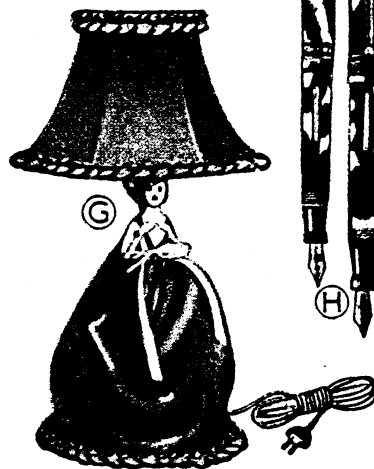

WHAT SHALL I GIVE?—HERE'S THE ANSWER!